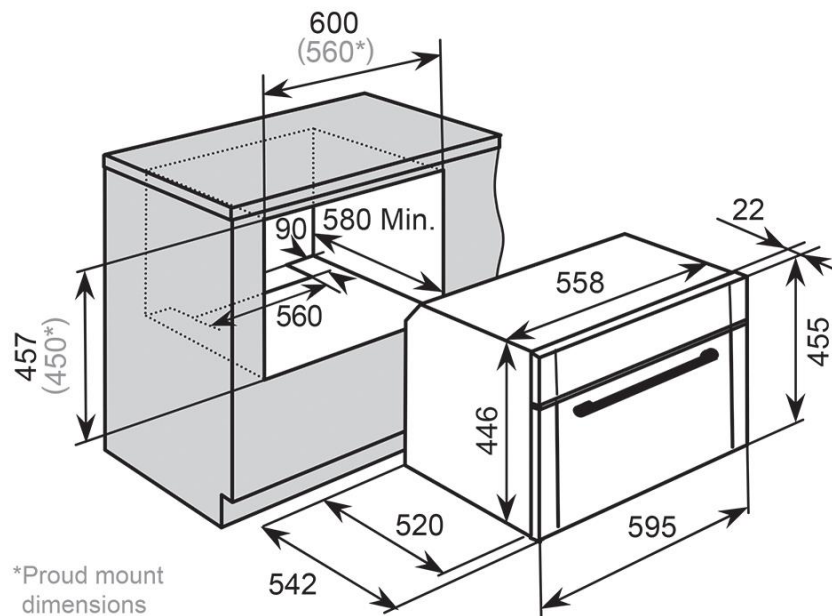

BSCS45

Compact Multifunction Steam Oven

Features

6 functions

Grill, Fan forced, Fan & grill, Defrost, Steam, Fan forced with steam

38 litre capacity

Top mounted 1.4 litre water tank

Black optical glass & titanium finish

Standard Accessories

1 x Inox perforated deep tray

1 x Inox non-perforated deep tray

1 x Safety shelf

Made in Europe

*Proud mount dimensions