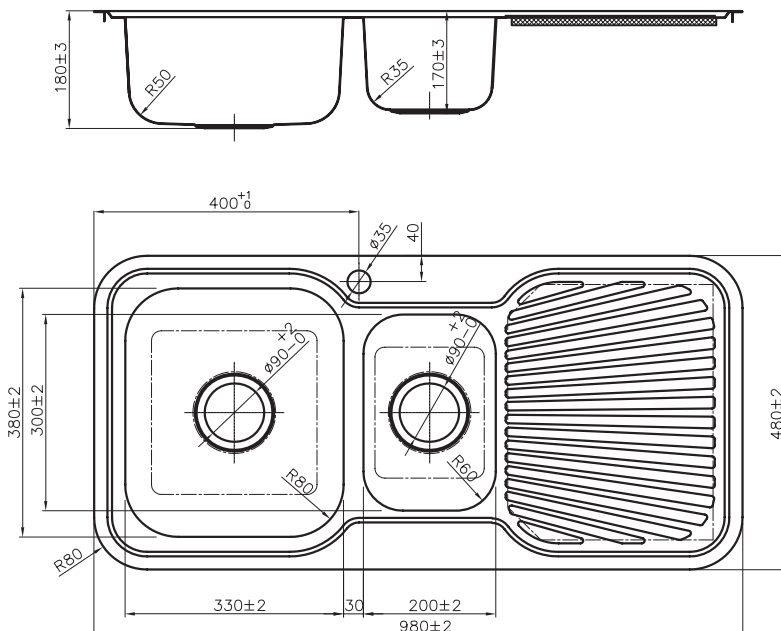

1 & 1/4 BOWL SINK

IS9RS3 right hand bowl **IS9LS3** left hand bowl (pictured)

- 1 & 1/4 Bowl 22 Litre & 9 Litre
- Silk finish
- 18/10 304 grade stainless steel
- 0.8mm thickness
- Rolled edges
- Fanned drainer pattern
- Sound absorbing material under drainer
- Designer plug and wastes
- Fits 600mm Cabinet

Dimensions & Installation

IS9LS3 (Left hand bowl) IS9RS3 (Right hand bowl)

L 980mm B 480mm D 180mm

Fits 600mm cabinet

Dimensions are a guide only refer to the instruction manual and website for full instruction