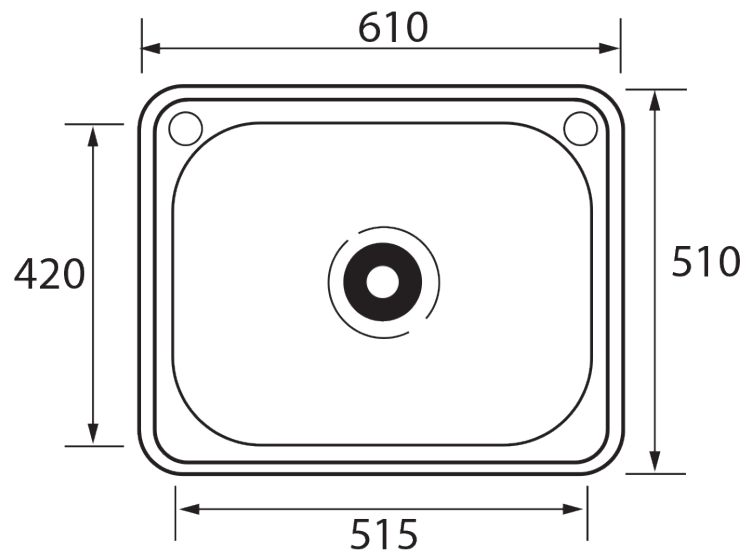

ISLTS1 Laundry Bowl

Features

1 Bowl - 45 Litres
High Gloss
18/10 304 Grade Stainless Steel
0.8mm thickness
Laser Cut Edges
Designer Plug and Wastes

Dimensions & Installation

L 610mm B 510mm D 240mm
Fits 600mm cabinet

2 Year Warranty

ISLTS1