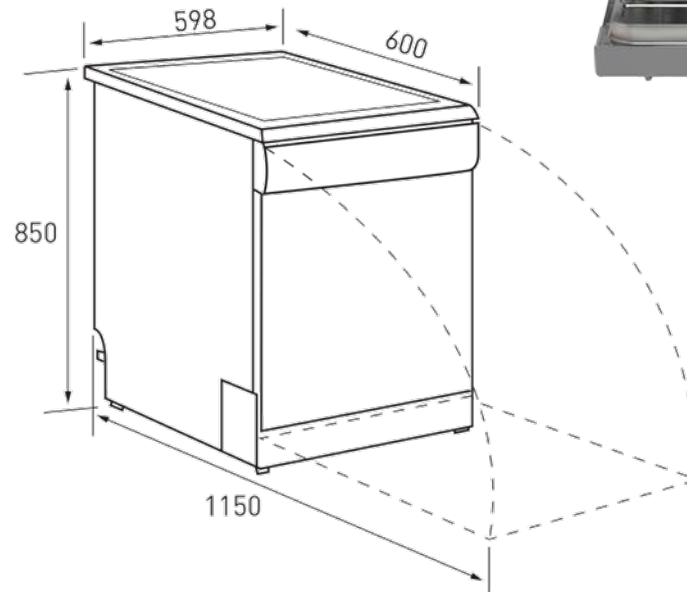

BMD14S

Freestanding 60cm Dishwasher

Features

- Stainless steel finish
- 14 Place settings
- 5 wash programs: *Prewash, 30min, eco, intensive quick and intensive*
- Fast 30 minute wash option
- Knob control
- Adjustable top basket
- Adjustable mug shelves
- Overflow safety
- Rinse aid indicator
- Micro filters
- Made in Europe

Technical features

- Total Power: 1900 - 2200 watts
- Amps: 10amps
- Power: 220 - 240 volt/50Hz
- Water Rating: 3.5 star
- Energy Rating: 3 star
- Noise level: 54dBA

Dimensions

598mm (W) x 600mm (D) x 850mm (H)