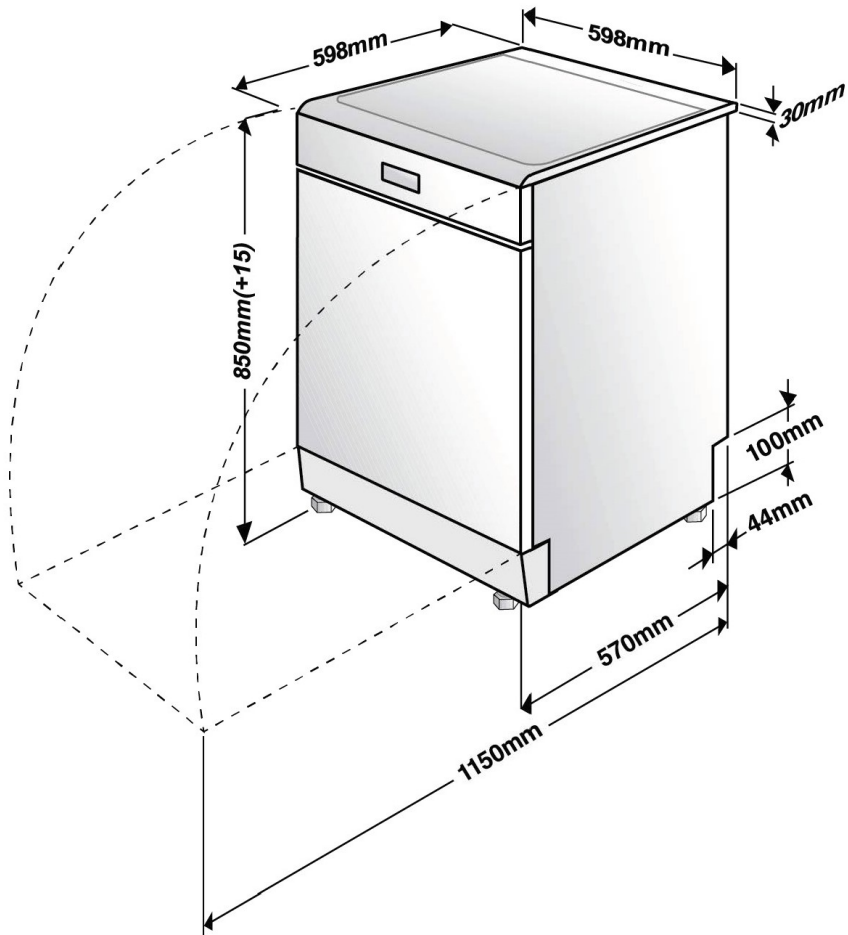

B14DWS

60cm Freestanding Dishwasher

Baumatic®

| FEATURES | |
|--------------------------|-----------------|
| Finish | Stainless Steel |
| Place Settings | 14 |
| Display | LED Indicators |
| Controls | Knob Selector |
| Cutlery Tray | Mini Side Tray |
| Upper Basket Type | Fixed |
| Cutlery Basket | Included |
| No. of Spray Arms | 2 |
| Adjustable Plate Holders | None |
| Drying System | Natural |
| Delay Start | No |
| Flood Protection | Overflow Sensor |
| Rinse Aid Indicator | Yes |
| Internal Tub Material | Stainless Steel |
| Filter Type | 3 Stage |

| PROGRAMS | |
|-----------|---------------|
| Program 1 | Eco 45° |
| Program 2 | Intensive 70° |
| Program 3 | Daily 65° |
| Program 4 | Quick 60° |
| Program 5 | Mini 35° |

| AUXILIARY FUNCTIONS | |
|---------------------|-----------|
| Function 1 | Half Load |

B14DWS

60cm Freestanding Dishwasher

Baumatic®

SPECIFICATIONS

| | |
|-----------------------|-------------------|
| Electrical Connection | 10A Plug |
| Power | 220 – 240V / 50Hz |
| Total Wattage | 2100W |
| Heating Element | 1800W |
| Motor | Universal |
| Energy Rating | 3 Stars |
| Water Rating | 3.5 Stars |
| Noise Level | 52dB |

DIMENSIONS (W X H X D)

| | |
|-----------------------|-----------------------|
| Product Boxed (mm) | 657 x 897 x 674 |
| Product Un-boxed (mm) | 598 x 850 – 865 x 598 |
| Cut-Out (mm) | 600 x 855 – 870 x 600 |