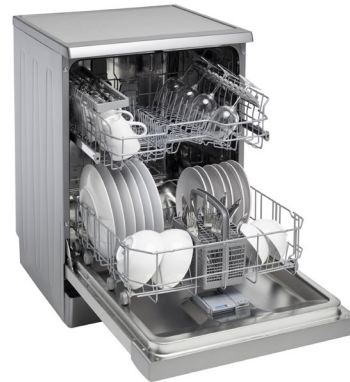

B14DWS

60cm Freestanding Dishwasher

Baumatic®

| FEATURES | |
|--------------------------|-----------------|
| Finish | Stainless Steel |
| Place Settings | 14 |
| Display | LED Indicators |
| Controls | Knob Selector |
| Cutlery Tray | Mini Side Tray |
| Upper Basket Type | Fixed |
| Cutlery Basket | Included |
| No. of Spray Arms | 2 |
| Adjustable Plate Holders | None |
| Drying System | Natural |
| Delay Start | No |
| Flood Protection | Overflow Sensor |
| Rinse Aid Indicator | Yes |
| Internal Tub Material | Stainless Steel |
| Filter Type | 3 Stage |

| PROGRAMS | |
|-----------|---------------|
| Program 1 | Eco 45° |
| Program 2 | Intensive 70° |
| Program 3 | Daily 65° |
| Program 4 | Quick 60° |
| Program 5 | Mini 35° |

| AUXILIARY FUNCTIONS | |
|---------------------|-----------|
| Function 1 | Half Load |

B14DWS

60cm Freestanding Dishwasher

Baumatic®

SPECIFICATIONS

| | |
|-----------------------|-------------------|
| Electrical Connection | 10A Plug |
| Power | 220 – 240V / 50Hz |
| Total Wattage | 2100W |
| Heating Element | 1800W |
| Motor | Universal |
| Energy Rating | 3 Stars |
| Water Rating | 3.5 Stars |
| Noise Level | 52dB |