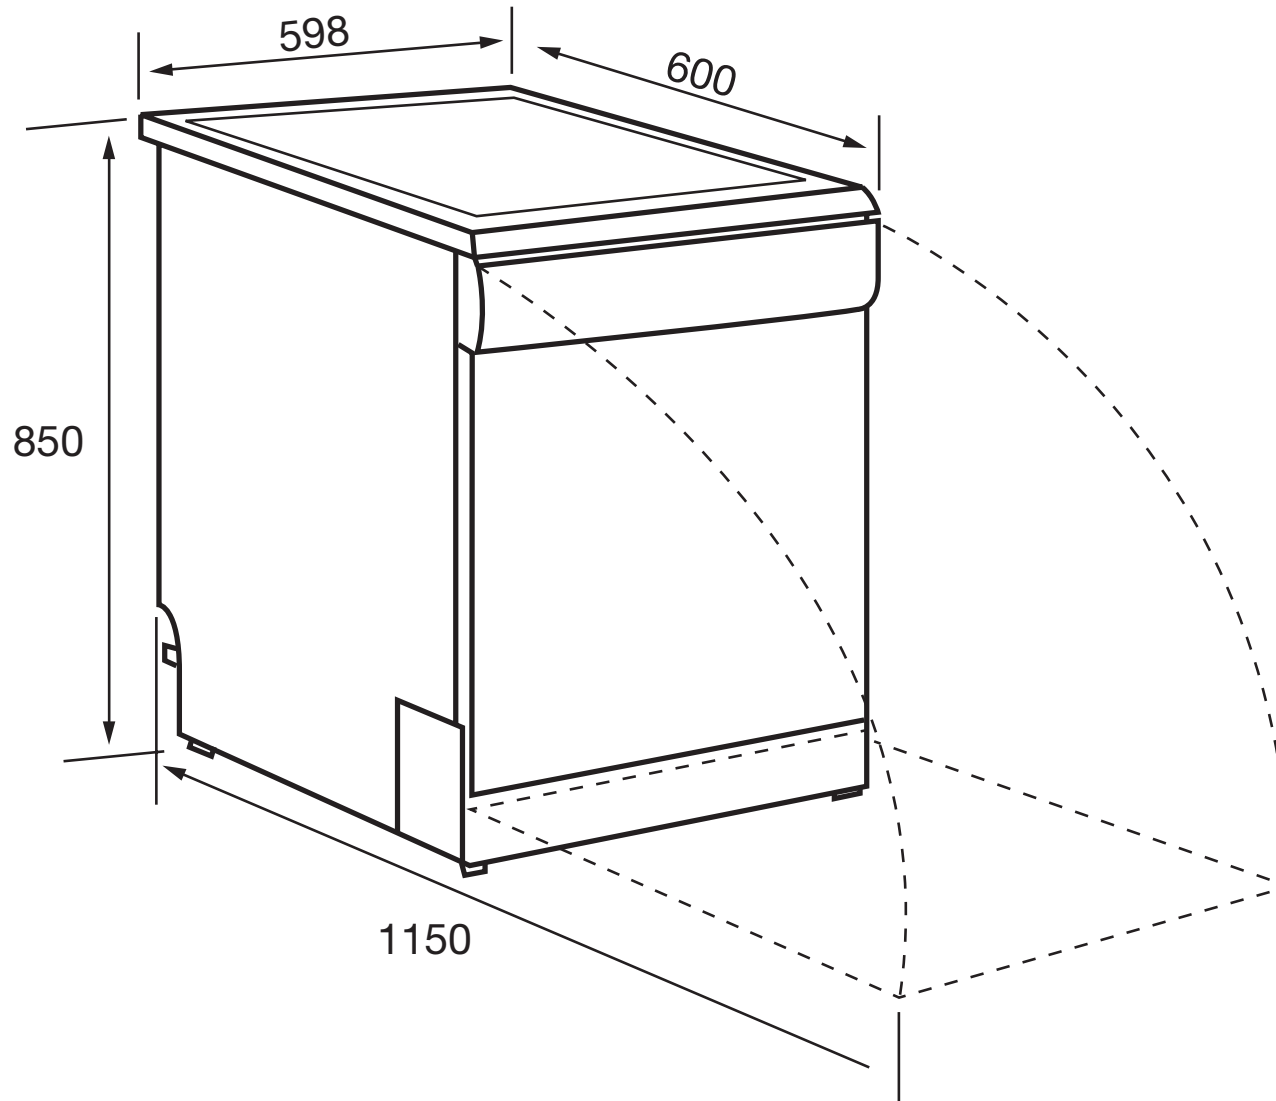

BDW14BS

600mm Freestanding Dishwasher

Baumatic®

Features

- Stainless steel finish - fingerprint proof
- 14 place settings
- 8 wash programs: *Prewash, 30min, eco, quick, intensive, hygiene, mix wash, auto*
- Fast 30 minute wash option
- Slide out additional cutlery / utensil tray
- Electronic push button controls
- Slim style control panel
- Delay start - up to 9.5hr in 30 minute increments
- Fully loaded adjustable top basket
- ½ load option
- Active ventilation drying system
- Aqua safe & overflow safety
- Rinse aid indicator
- Tablet function
- Brushless motor with 5 Year warranty (*parts only)

Power

Total Power:	1800 - 2100 Watts
Heating Element:	1800 Watts
Amps:	10 amp
Power:	220 - 240 Volt/50Hz
Water Rating:	5 Star
Energy Rating:	3 Star
Noise Level:	43dBA

BDW14BS

Dimensions & Installation

Product Dimensions

850mm (H)* x 600mm (D) x 598mm (W)

*Height is adjustable to 865mm. Lid can be removed for height spaces less than 850mm which will give a minimum height of 820mm