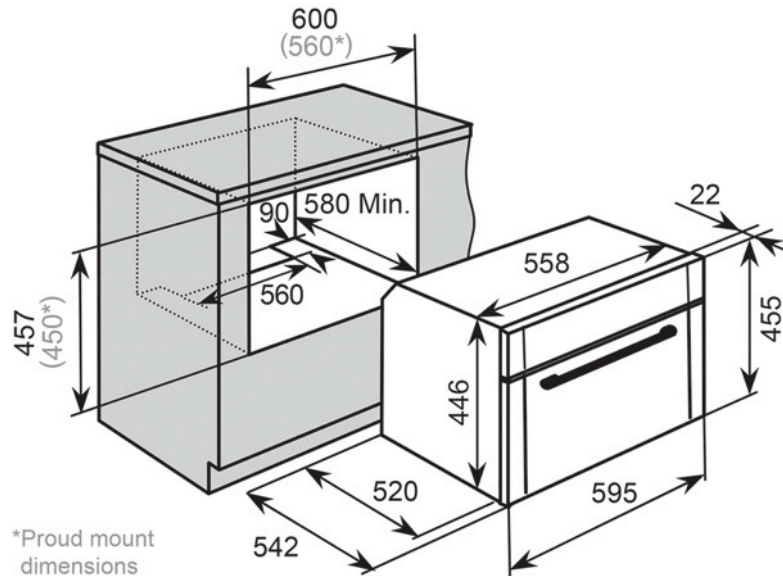

BSCM45

Compact Combination Microwave Oven

DESIGN
STUDIO SOLARI
Alberto Solari

Features

6 functions

Microwave, Microwave & grill, Combination, Fan forced, Grill, Fan & grill

32 litre capacity

Black optical glass & titanium finish

5 power levels

3 auto-functions;

Heating, Cooking, Defrosting & toasting

Defrost by weight and time

LED programmable timer

Touch control operation

Safety lock

Cavity cooling system

End of cycle audible indicator

Microwave output: 1000W

Grill output: 1500W

Maximum hot air output: 1500W

Standard Accessories

1 x Glass tray

1 x Tray insert

Made in Europe

Installation: Suitable for installation underbench