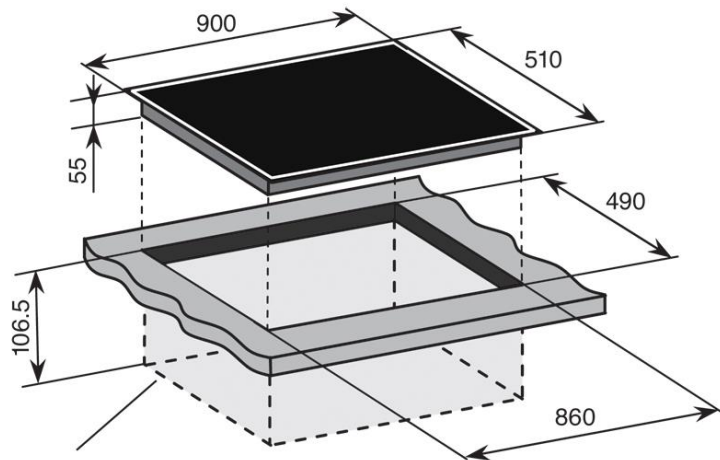

BSIH95

90cm Induction Cooktop

Features

- 4 cooking zones
- 1 expandable zone
- Frameless ceramic glass surface
- Touch slide control operation
- 2 independent induction generators
- Residual heat indicators
- Electronic timer
- Automatic pan detection
- Pause function
- Safety lock

Zone Power Output (kW)

- 2 x 3.70 kW induction zone,
270mm x 180mm
- 1 x 2.50 kW induction zone,
Ø 280mm
- 1 x 1.80 kW induction zone,
Ø 145mm

Standard Accessories

- Ceramic scraper

Made in Europe

Total height including
minimum ventilation
void requirement