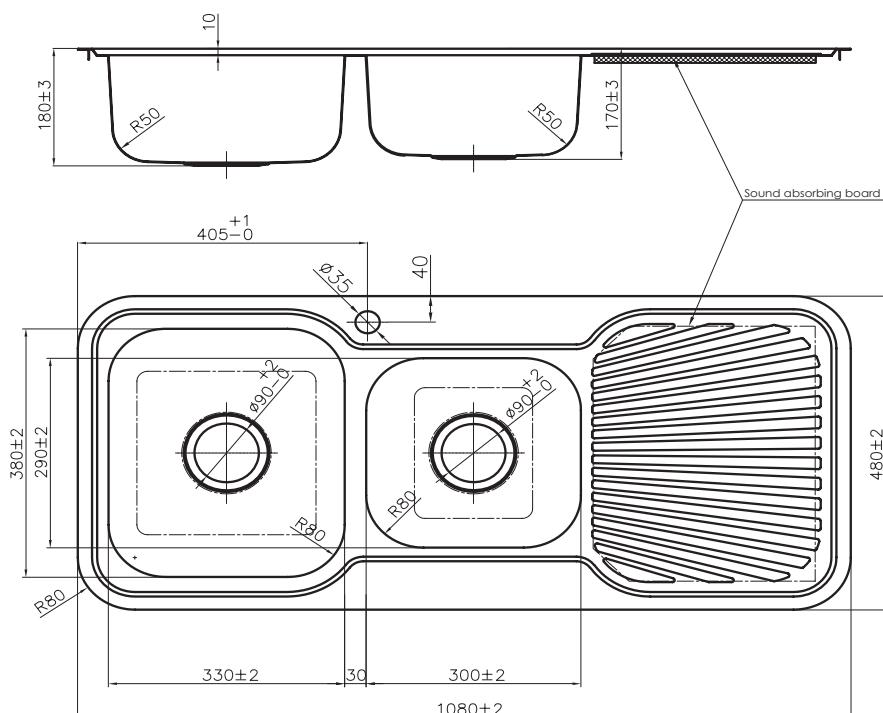

# 1 & 3/4 BOWL SINK

IS11RS3 right hand bowl IS11LS3 left hand bowl (pictured)

- 1 & 3/4 Bowl - 22 Litre and 14 Litres
- Silk finish
- 18/10 304 grade stainless steel
- 0.8mm thickness
- Rolled edges
- Fanned drainer pattern
- Sound absorbing material under drainer
- Designer plug and wastes
- Fits 700mm Cabinet

## Dimensions & Installation

IS11LS3 (Left hand bowl) IS11RS3 (Right hand bowl)

L 1080mm B 480mm D 180mm

Fits 700mm cabinet

Dimensions are a guide only refer to the instruction manual and website for full instructions