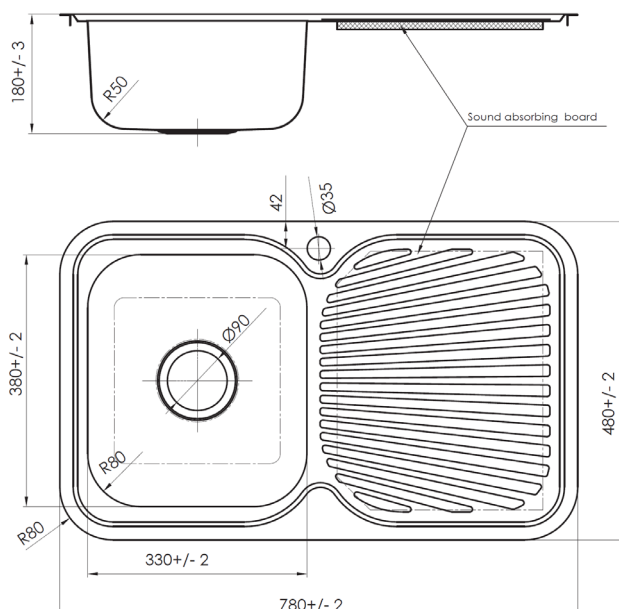

## SINGLE BOWL SINK

**IS8RS5** right hand bowl **IS8LS5** left hand bowl (pictured)

- 1 Bowl - 22 Litre + drainer
- Silk finish
- 18/10 304 grade stainless steel
- 0.8mm thickness
- Rolled edges
- Fanned drainer pattern
- Sound absorbing material under drainer
- Designer plug and wastes
- Fits 400mm Cabinet

### Dimensions & Installation

IS8LS4 (Left hand bowl) IS8RS4 (Right hand bowl)

L 780mm B 480mm D 180mm

Fits 400mm cabinet

Dimensions are a guide only refer to the instruction manual and website for full instructions