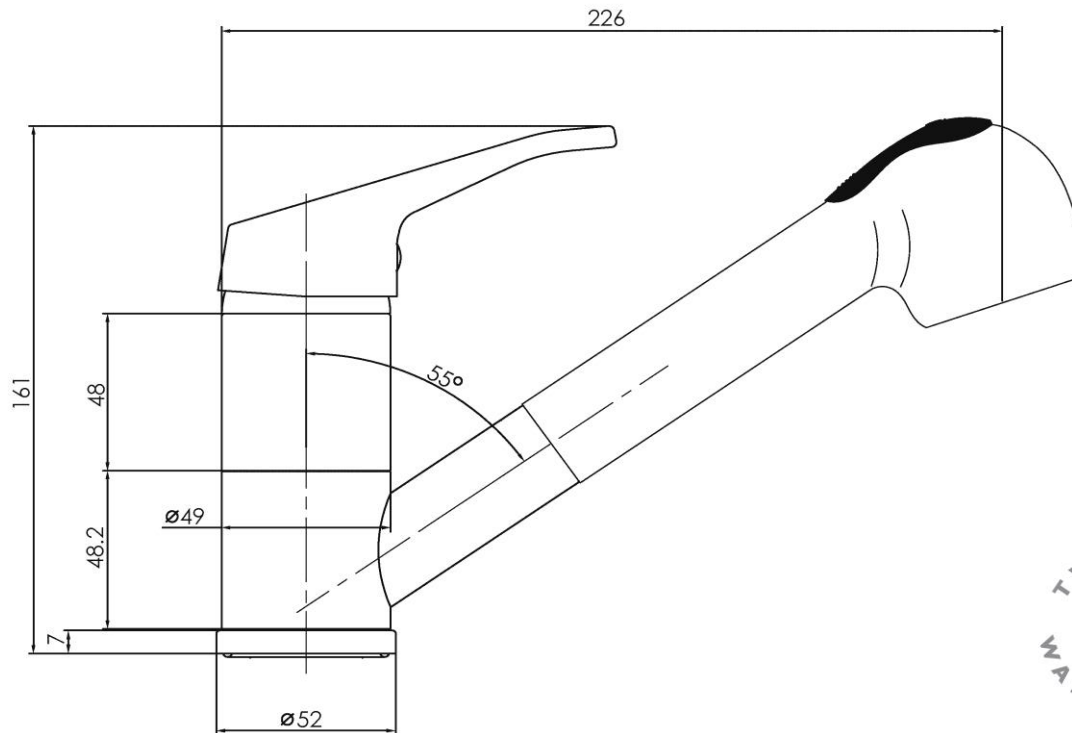

ITWC3

Washer Mixer tap with Spray

Features

- 35mm Cartridge
- Pull Out Vegetable Spray
- 1000 KPA
- 7.5 Litres per minute flow rate
- 4 Star WELS Rating
- Spout Reach 226mm

Warranty

The ITWC3 comes with a 5 Year Warranty on the cartridge only and a 2 Year Warranty on parts and labour