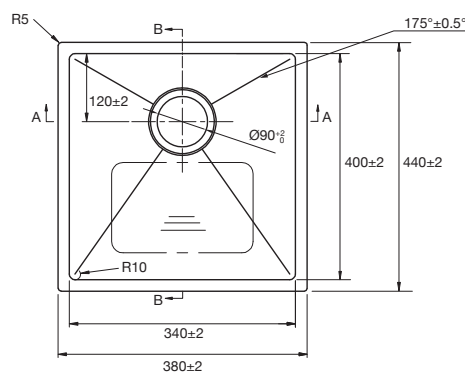

Customer Service
Our Nationwide Service Team can be contacted on **1800 444 357**
email service@hagl.com.au
HOME APPLIANCES
T: 02 9958 3111
F: 02 9958 3555
E: info@hagl.com.au
www.iagappliances.com.au