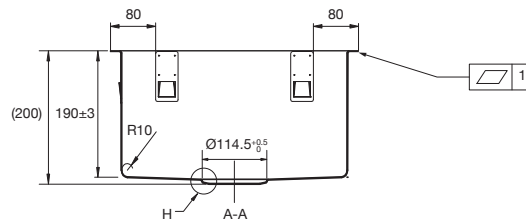

Customer Service
Our Nationwide Service Team can be contacted on **1800 444 357**
email service@hagl.com.au
HOME APPLIANCES
T: 02 9958 3111
F: 02 9958 3555
E: info@hagl.com.au
www.iagappliances.com.au