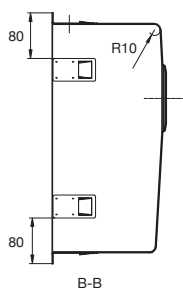

Customer Service
Our Nationwide Service Team can be contacted on **1800 444 357**
email service@hagl.com.au
HOME APPLIANCES
T: 02 9958 3111
F: 02 9958 3555
E: info@hagl.com.au
www.iagappliances.com.au