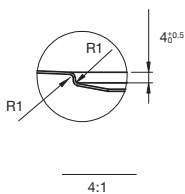

Customer Service
Our Nationwide Service Team can be contacted on **1800 444 357**
email service@hagl.com.au
HOME APPLIANCES
T: 02 9958 3111
F: 02 9958 3555
E: info@hagl.com.au
www.iagappliances.com.au